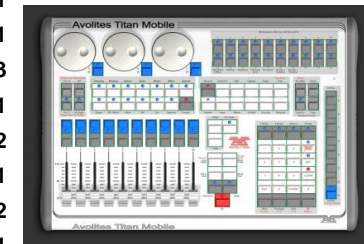

Starcloth, Stage Drapes, Pipe and Drape Systems

Description	Day/Wknd	Week	Qty Available
Black Drapes 4m x 3m, can be hung either way, complete with spanfix connectors.	£15.00	£30.00	5
Black Drapes 6m x 3.5m, can be hung either way, complete with spanfix connectors.	£20.00	£40.00	3
8m x 4m DMX Tri LED STARCLOTH 192 tricolour LEDS in fireproof wool serge cloth	£95.00	£180.00	2
Global Truss Adjustable Pipe 1.8m - 4.2m with heavy duty base	£15.00	£30.00	5
Global Truss Adjustable cross bar 2.1m - 3.6m	£5.00	£10.00	3
Global Truss Adjustabel cross bar 1.3m - 2.1m	£5.00	£10.00	2

Lighting Control

Description	Day/Wknd	Week	Qty Available
Avolites Titan Mobile with Touch Screen Windows 8 laptop (4 DMX Universes)	£100.00	£200.00	1
Avolites Titan Mobile Wing	£35.00	£70.00	1
Avolites Titan One Dongle with Touch Screen laptop (one DMX Universe, 512 channels)	£25.00	£50.00	1
DMX 2 in 6 out Merge Splitter (can be supplied in rack case if more than one used)	£10.00	£20.00	3
Transcension N8 ARTNET 8 node Artnet controller	£20.00	£40.00	1
Showtec Sweetlight Box for powerful PC based Light Programming/control (512 ch)	£15.00	£30.00	2
Showtec Showmaster 48 DMX Desk, 24 channel / 2 preset or 48 channels	£15.00	£30.00	1
Showtec Easy 16 channel DMX control, basic dimming console for use with dimming pack	£10.00	£20.00	2
4 channel fader control with inbuilt dimmer pack	£10.00	£20.00	1

WE CAN DELIVER AND COLLECT AT AN ADDITIONAL COST
CALL US ON 07850 969342 FOR A QUOTE