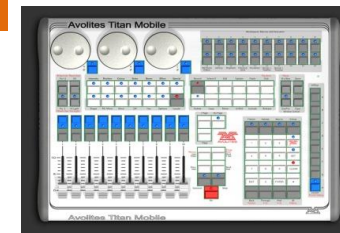

Lighting Control

Description	Day/Wknd	Week	Qty Available
Avolites Titan Mobile with Touch Screen Windows laptop or graphics PC (4 DMX Universes)	£100.00	£200.00	2
Avolites Titan Mobile Wing	£35.00	£70.00	1
Avolites Titan One Dongle with Touch Screen laptop (one DMX Universe, 512 channels)	£25.00	£50.00	1
DMX 2 in 6 out Merge Splitter (can be supplied in rack case if more than one used)	£10.00	£20.00	3
Transcension N8 ARTNET 8 node Artnet controller	£20.00	£40.00	1
Showtec Sweetlight Box for powerful PC based Light Programming/control (512 ch)	£15.00	£30.00	2
Showtec Showmaster 48 DMX Desk, 24 channel / 2 preset or 48 channels	£15.00	£30.00	1
Showtec Easy 16 channel DMX control, basic dimming console for use with dimming pack	£10.00	£20.00	2
4 channel fader control with inbuilt dimmer pack	£10.00	£20.00	1
Transcension 4 channel Switch pack	£10.00	£20.00	1
12 x 10a Avolites Analogue Dimmers with DMX Demux in Flightcase	£20.00	£35.00	2
Showtec/Transcension MultiDim 4 channel dimmer packs 4 x 5amp (16a max overall)	£10.00	£20.00	5
DMX Booster Splitter	£10.00	£20.00	1
ADJ WiFLY EXR Battery DMX TX/RX	£10.00	£20.00	1