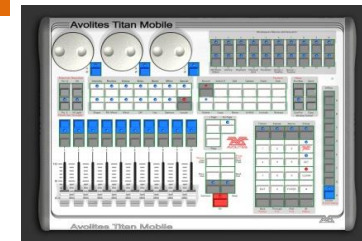

Starcloth, Stage Drapes, Pipe and Drape Systems

Description	Day/Wknd	Week	Qty Available
Black Drapes 4m x 3m, can be hung either way, complete with spanfix connectors.	£15.00	£30.00	5
Black Drapes 6m x 3.5m, can be hung either way, complete with spanfix connectors.	£20.00	£40.00	3
8m x 4m DMX Tri LED STARCLOTH 192 tricolour LEDS in fireproof wool serge cloth	£95.00	£180.00	2
Global Truss Adjustable Pipe 1.8m - 4.2m with heavy duty base	£15.00	£30.00	5
Global Truss Adjustable cross bar 2.1m - 3.6m	£5.00	£10.00	3
Global Truss Adjustabel cross bar 1.3m - 2.1m	£5.00	£10.00	2

Lighting Control

Description	Day/Wknd	Week	Qty Available
Avolites Titan Mobile with Touch Screen Windows 8 laptop (4 DMX Universes)	£100.00	£200.00	1
Avolites Titan Mobile Wing	£35.00	£70.00	1
Avolites Titan One Dongle with Touch Screen laptop (one DMX Universe, 512 channels)	£25.00	£50.00	1
DMX 2 in 6 out Merge Splitter (can be supplied in rack case if more than one used)	£10.00	£20.00	3
Transcension N8 ARTNET 8 node Artnet controller	£20.00	£40.00	1
Showtec Sweetlight Box for powerful PC based Light Programming/control (512 ch)	£15.00	£30.00	2
Showtec Showmaster 48 DMX Desk, 24 channel / 2 preset or 48 channels	£15.00	£30.00	1
Showtec Easy 16 channel DMX control, basic dimming console for use with dimming pack	£10.00	£20.00	2

WE CAN DELIVER AND COLLECT AT AN ADDITIONAL COST
CALL US ON 07850 969342 FOR A QUOTE