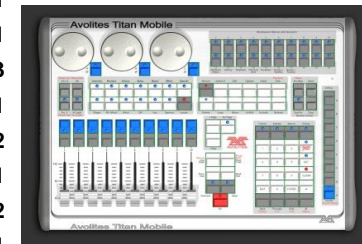

Starcloth, Stage Drapes, Pipe and Drape Systems

Description	Day/Wknd	Week	Qty Available
Black Drapes 4m x 3m, can be hung either way, complete with spanfix connectors.	£15.00	£30.00	5
Black Drapes 6m x 3.5m, can be hung either way, complete with spanfix connectors.	£20.00	£40.00	3
8m x 4m DMX Tri LED STARCLOTH 192 tricolour LEDS in fireproof wool serge cloth	£95.00	£180.00	2
Global Truss Adjustable Pipe 1.8m - 4.2m with heavy duty base	£15.00	£30.00	5
Global Truss Adjustable cross bar 2.1m - 3.6m	£5.00	£10.00	3
Global Truss Adjustabel cross bar 1.3m - 2.1m	£5.00	£10.00	2

Lighting Control

Description	Day/Wknd	Week	Qty Available
Avolites Titan Mobile with Touch Screen Windows 8 laptop (4 DMX Universes)	£100.00	£200.00	1
Avolites Titan Mobile Wing	£35.00	£70.00	1
Avolites Titan One Dongle with Touch Screen laptop (one DMX Universe, 512 channels)	£25.00	£50.00	1
DMX 2 in 6 out Merge Splitter (can be supplied in rack case if more than one used)	£10.00	£20.00	3
Transcension N8 ARTNET 8 node Artnet controller	£20.00	£40.00	1
Showtec Sweetlight Box for powerful PC based Light Programming/control (512 ch)	£15.00	£30.00	2
Showtec Showmaster 48 DMX Desk, 24 channel / 2 preset or 48 channels	£15.00	£30.00	1
Showtec Easy 16 channel DMX control, basic dimming console for use with dimming pack	£10.00	£20.00	2
4 channel fader control with inbuilt dimmer pack	£10.00	£20.00	1

WE CAN DELIVER AND COLLECT AT AN ADDITIONAL COST
CALL US ON 07850 969342 FOR A QUOTE